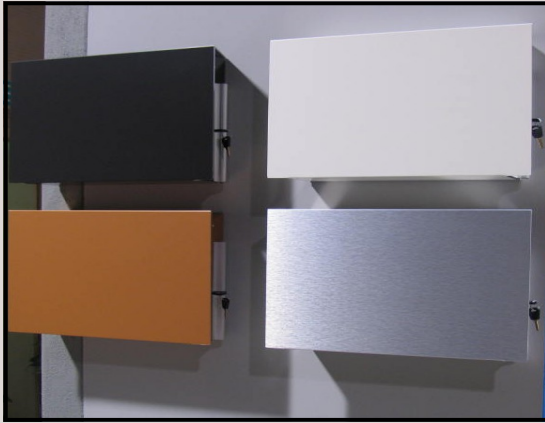

BoBject

something required , now desired

Mountain Range Letterbox

Ph: 1300 88 1211

website: www.bobject.com.au

Landscape or Portrait

Landscape is:

- 400mm wide
- 300mm high
- 100mm deep

Portrait is:

- 300mm wide
- 400mm high
- 100mm deep

Available in:

- Brushed Aluminium
- Copper Look
- Satin Black
- Satin White

- Front has a stylish clean look with the door hidden on the side.
- Slimline but large enough to fit several A4 envelopes or magazines.
- Aluminium construction, with high tech pvdf coating means it will never rust
- Comes with 2 x keys. The lock has 200 possible key combinations for additional security (most letterbox locks only have 6)
- The lock has a brass tumbler to avoid corrosion.
- Installation on to the front of any fence or wall is quick and easy with all hardware and instructions supplied.

- Incorporated mail slot & door
- Door can be fitted to either side when manufactured.
- Rubber cover strip for mail slot

Multiple Boxes can be stacked and / or mounted side by side

Optional 'Add On' Custom Features