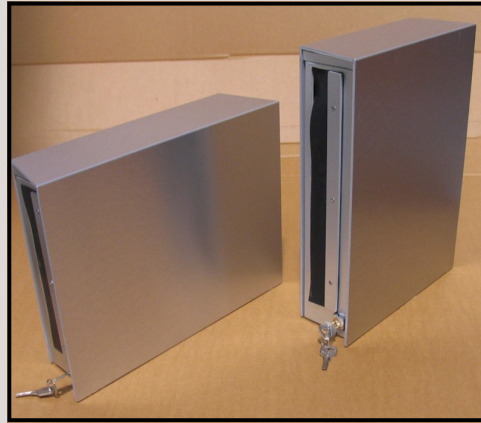

BoBject

something required , now desired

Mountain Range Letterbox

Ph: 1300 88 1211

website: www.bobject.com.au

Landscape or Portrait

Landscape is:

- 400mm wide
- 300mm high
- 100mm deep

Portrait is:

- 300mm wide
- 400mm high
- 100mm deep

Available in:

- Brushed Aluminium
- Copper Look
- Satin Black
- Satin White

- Front has a stylish clean look with the door hidden on the side.
- Slimline but large enough to fit several A4 envelopes or magazines.
- Aluminium construction, with high tech pvdf coating means it will never rust
- Comes with 2 x keys. The lock has 200 possible key combinations for additional security (most letterbox locks only have 6)
- The lock has a brass tumbler to avoid corrosion.
- Installation on to the front of any fence or wall is quick and easy with all hardware and instructions supplied.

- Incorporated mail slot & door
- Door can be fitted to either side when manufactured.
- Rubber cover strip for mail slot

Multiple Boxes can be stacked and / or mounted side by side

Optional 'Add On' Custom Features